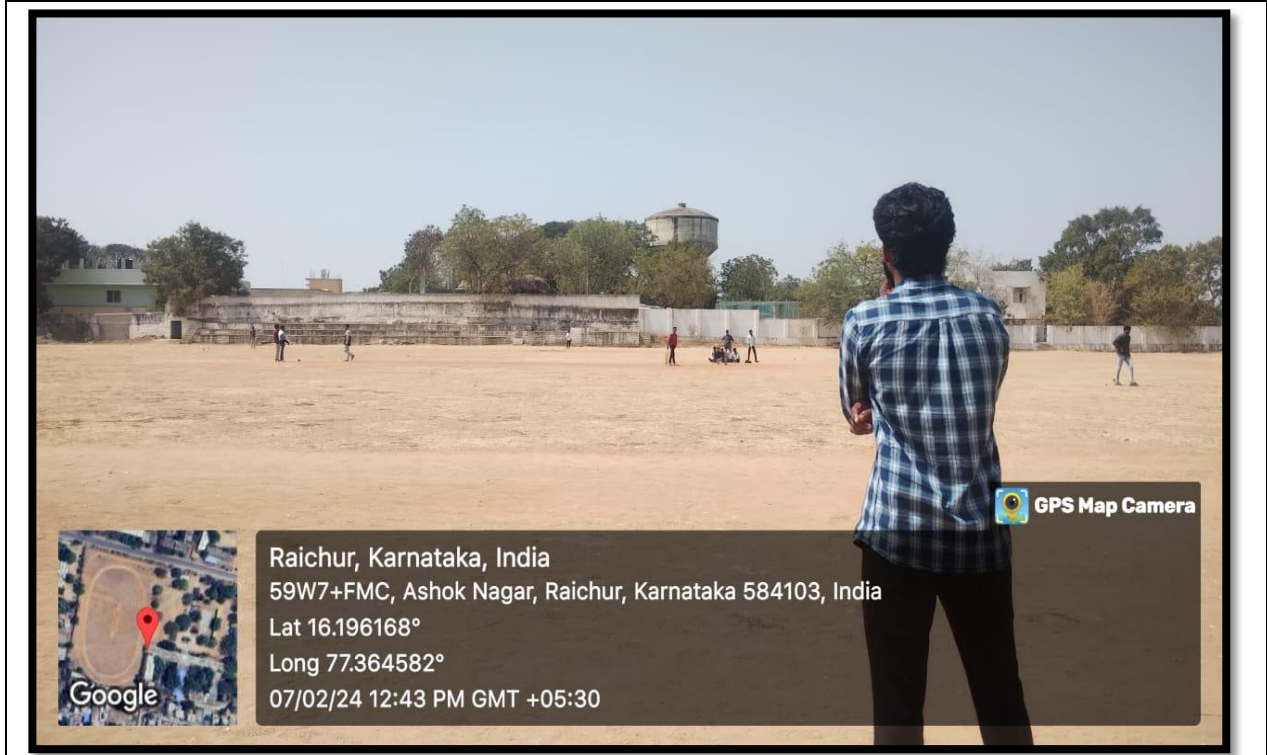

Raichur, Karnataka, India
59W7+FMC, Ashok Nagar, Raichur, Karnataka 584103, India
Lat 16.196168°
Long 77.364582°
07/02/24 12:43 PM GMT +05:30

GPS Map Camera

PLAYGROUND

Shan
Co-ordinator
Internal Quality Assurance Cell (IQAC)
Laxmi Venkatesh Desai College, RAICHUR-03.