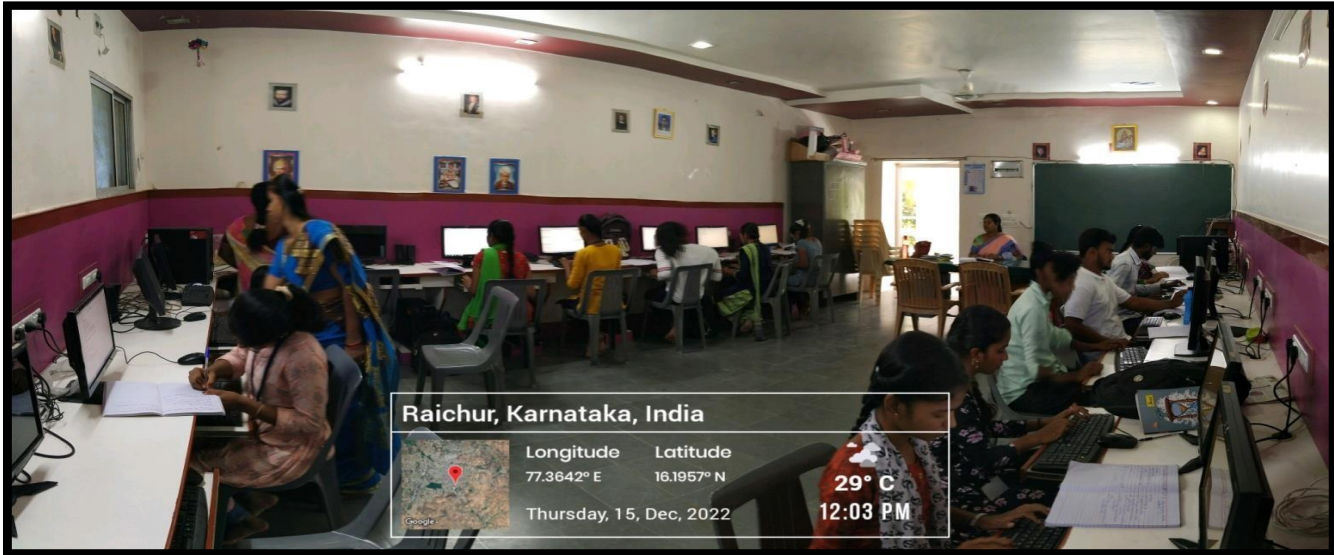

Taranath Shikshana Samsthe
LAXMI VENKATESH DESAI COLLEGE, RAICHUR-584103.
(Affiliated to Raichur University, Raichur. Re-Accredited by NAAC with "B" Grade)