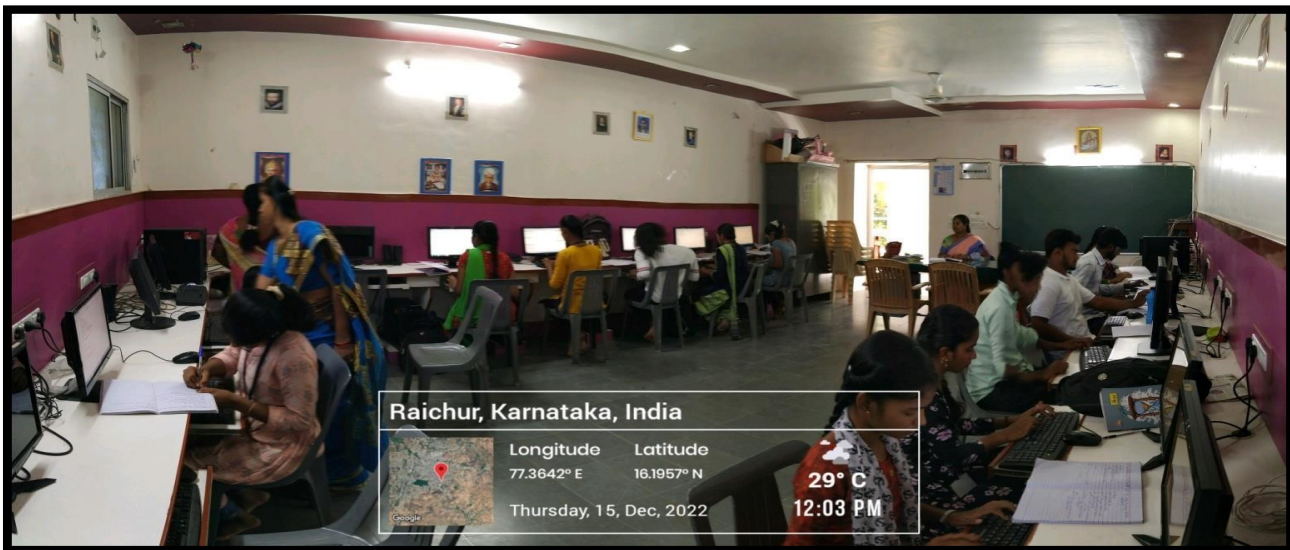

LANGUAGE LAB

Shail
Co/ordinator
Internal Quality Assurance Cell (IQAC)
Laxmi Venkatesh Desai College, RAICHUR-03.

Sharmistha
PRINCIPAL
L.V.D. College, RAICHUR-03.