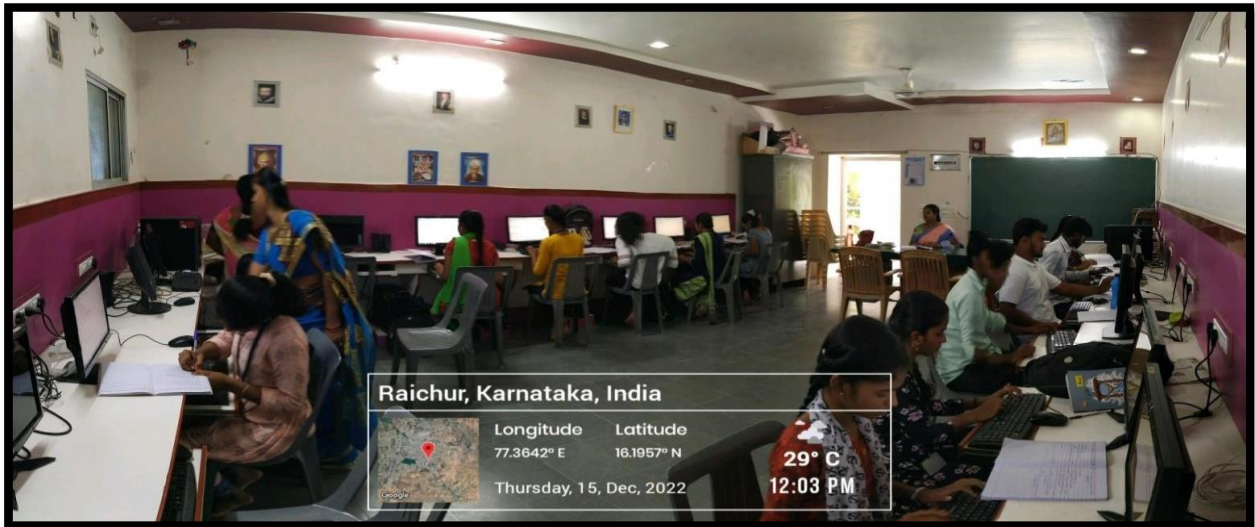

LANGUAGE LABORATORY

Chait
Co-ordinator
Internal Quality Assurance Cell (IQAC)
Laxmi Venkatesh Desai College, RAICHUR-03.

S. Anand
PRINCIPAL
L.V.D. College, RAICHUR-03.