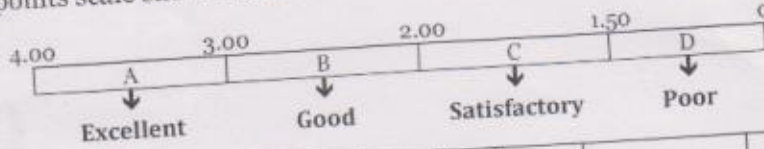

Students are required to rate the Syllabus on the following attributes using the 4- points scale shown below.

Sl. No.	Parameters	Excellent	Good	Satisfactory	Poor
1)	Depth of syllabus content was	✓			
2)	Interest generated by teacher regarding syllabus	✓			
3)	How do you rate the sequence of units in the syllabus?	✓			
4)	The internal assessment regarding the syllabus was	✓			
5)	What is your opinion about library holdings for the syllabus of your course?	✓			
6)	Rate the size of the syllabus in terms of load on the students	✓			
7)	Overall syllabus was	✓			

Semester: V semester

Students are required to rate the Syllabus on the following attributes using the 4- points scale shown below.

Sl. No.	Parameters	Excellent	Good	Satisfactory	Poor
1)	Depth of syllabus content was		✓		
2)	Interest generated by teacher regarding syllabus	✓			
3)	How do you rate the sequence of units in the syllabus?	✓			
4)	The internal assessment regarding the syllabus was	✓			
5)	What is your opinion about library holdings for the syllabus of your course?		✓		
6)	Rate the size of the syllabus in terms of load on the students	✓			
7)	Overall syllabus was	✓			