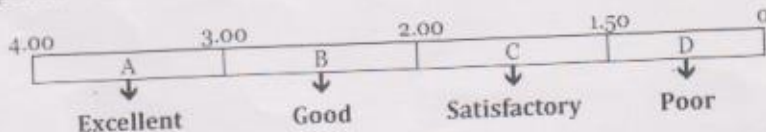

Semester: V semester

Students are required to rate the Syllabus on the following attributes using the 4- points scale shown below.

Sl. No.	Parameters	Excellent	Good	Satisfactory	Poor
1)	Depth of syllabus content was		✓		
2)	Interest generated by teacher regarding syllabus	✓			
3)	How do you rate the sequence of units in the syllabus?	✓			
4)	The internal assessment regarding the syllabus was	✓			
5)	What is your opinion about library holdings for the syllabus of your course?		✓		
6)	Rate the size of the syllabus in terms of load on the students	✓			
7)	Overall syllabus was	✓			