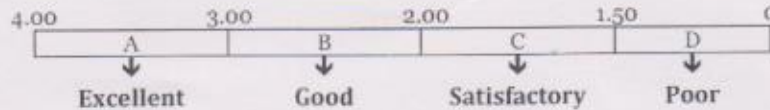

Sl. No.	Parameters	Excellent	Good	Satisfactory	Poor
1)	Depth of syllabus content was	✓			
2)	Interest generated by teacher regarding syllabus	✓			
3)	How do you rate the sequence of units in the syllabus?	✓			
4)	The internal assessment regarding the syllabus was	✓			
5)	What is your opinion about library holdings for the syllabus of your course?	✓			
6)	Rate the size of the syllabus in terms of load on the students	✓			
7)	Overall syllabus was	✓			