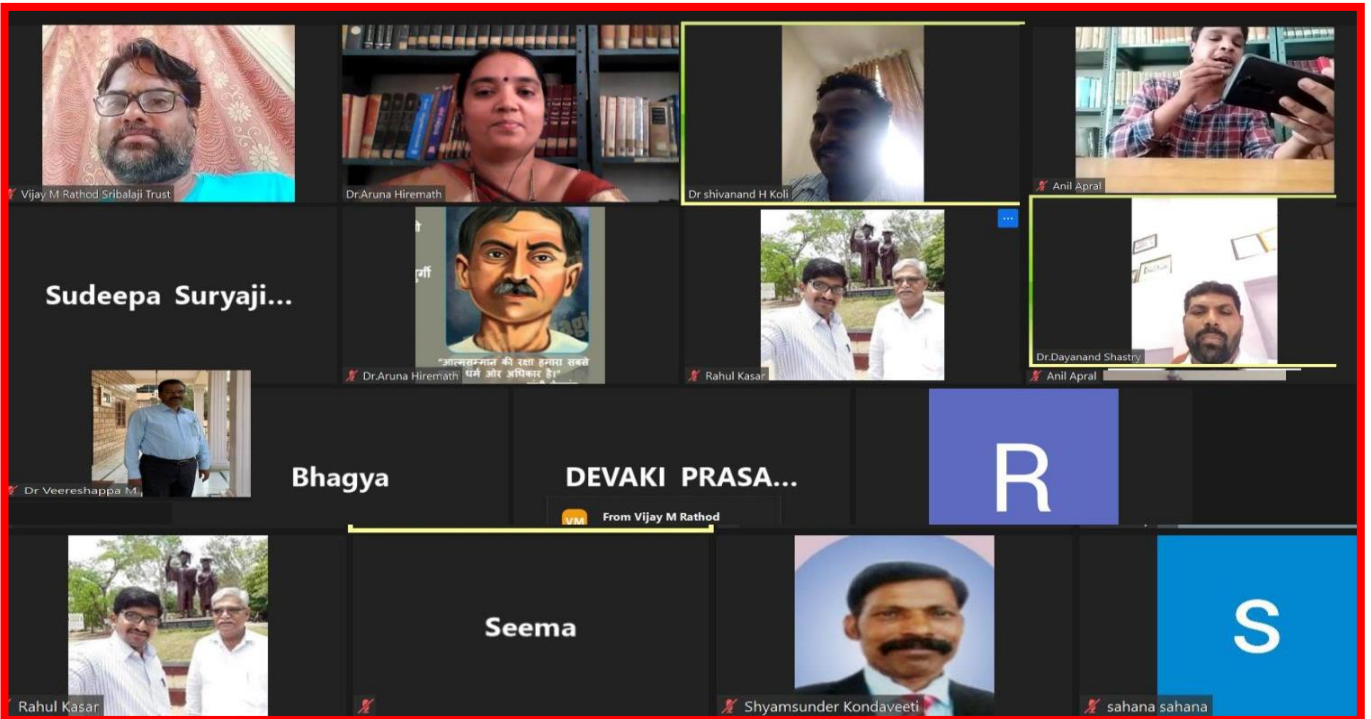

TARANATH SHIKSHANA SAMSTHE

LAXMI VENKATESH DESAI COLLEGE, RAICHUR

Affiliated to Gulbarga University, Kalaburagi & Raichur University, Raichur

MUNSHI PREMECHAND JAYANTI 2019(OFFILINE)&2020(ONLINE)

Dr. Jayal
Co-ordinator
Internal Quality Assurance Cell (IQAC)
Laxmi Venkatesh Desai College, RAICHUR-03.

Dr. Anand
PRINCIPAL
L.V.D. College, RAICHUR-03.