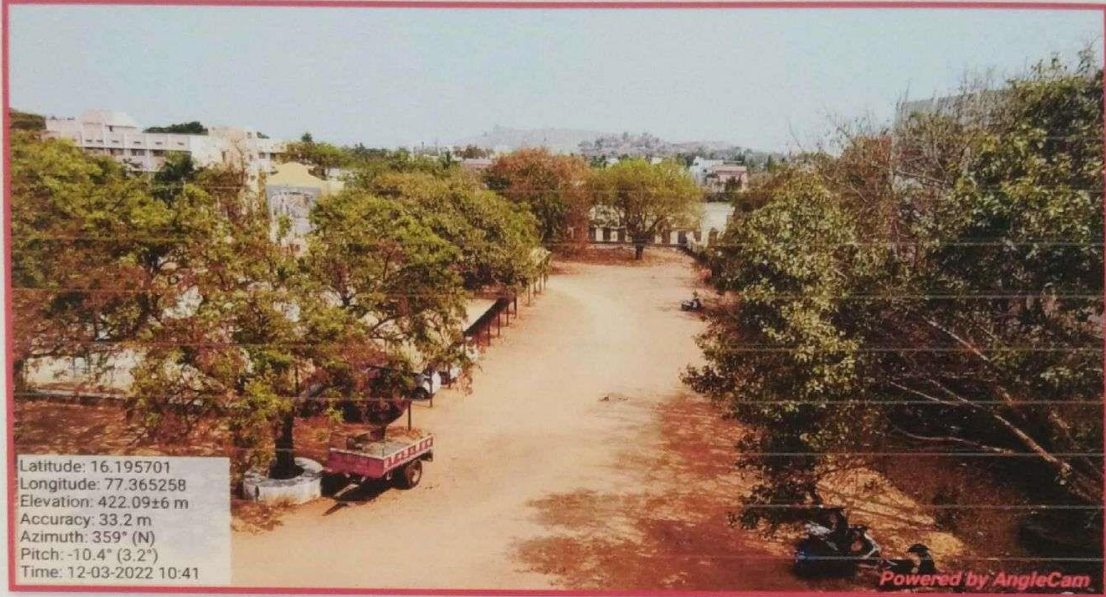

Latitude: 16.195701
Longitude: 77.365258
Elevation: 422.09±6 m
Accuracy: 33.2 m
Azimuth: 359° (N)
Pitch: -10.4° (3.2°)
Time: 12-03-2022 10:41

Powered by AngleCam

Latitude: 16.195613
Longitude: 77.365104
Elevation: 417.29±15 m
Accuracy: 15.0 m
Azimuth: 155° (SE)
Pitch: 23.2° (1.9°)
Time: 12-03-2022 10:41