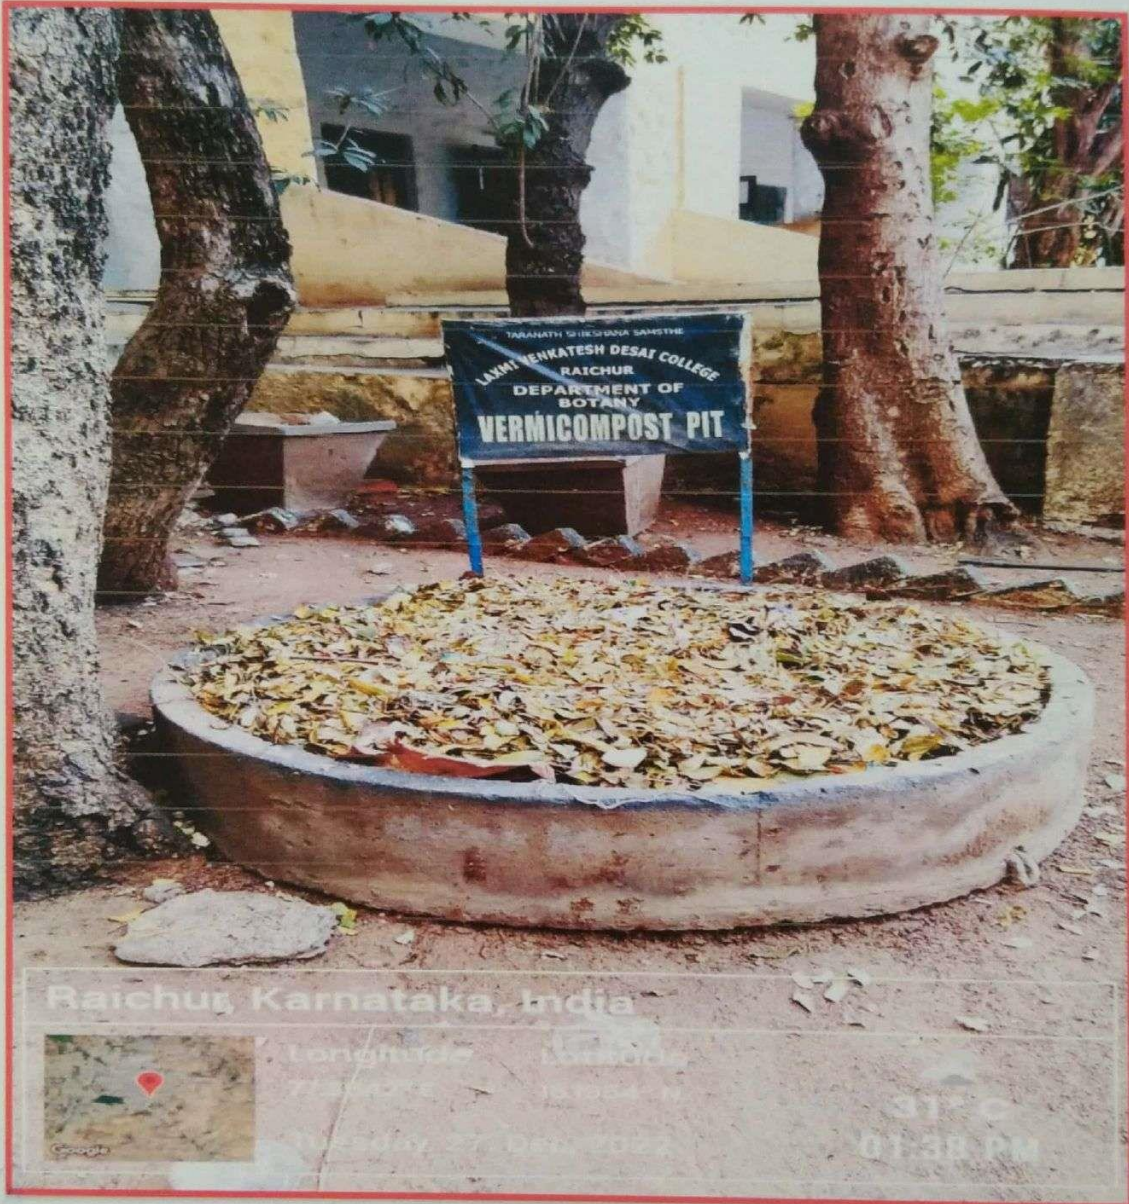

Taranath Shikshana Samsthe
LAXMI VENKATESH DESAI COLLEGE, RAICHUR-584103.
(Affiliated to Raichur University, Raichur, Re-Accredited by NAAC with "B" Grade)

Vermi Compost

Byad
Co-ordinator

Internal Quality Assurance Cell (IQAC)
Laxmi Venkatesh Desai College, RAICHUR-03.

Prinpal
PRINCIPAL
L.V.D. College, RAICHUR-03.