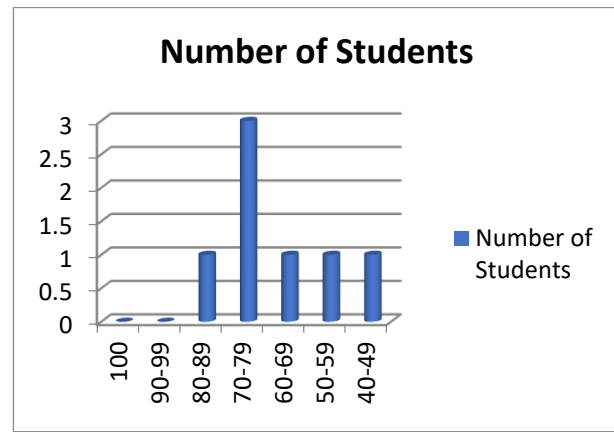

TARANATH SHIKSHANA SAMSTHE
LAXMI VENKATESH DESAI COLLEGE, RAICHUR-584103.

(Affiliated to Raichur University, Raichur. Re-Accredited by NAAC with "B" Grade)

Ph : (08532)-240286, 240707, Fax : +918532 240707, E-mail : lvdrcr@gmail.com Website : www.lvdcollege.com

DEPARTMENT OF HINDI

Result Analysis for the Academic Year 2019-20 BCA

Total Students	Total Number of Students Appeared	Total Number of Students Passed	Total Number of Students Failed	Pass Percentage
8	8	7	01	99

Total Number of Students Passed	Distinction	First Class	Second Class	Students Failed
7	1	04	01	01

Top 10 Scorers

Sl. No.	Name of the Student	Register Number	Maximum Marks	Marks Obtained	Percentage
01.	Afreen Sultana	1752909	100	84	84
02.	Praveen kulkarni	1752953	100	77	77
03.	Mohammad Haneef	1933174	100	71	71
04.	G Ayesha Parveen	1752953	100	70	70
05.	Nowreen naaz	1647813	100	65	65
06.	Ameena Taslim	1540669	100	53	53
07.	Jeethin Raj	1647695	100	44	44

Subject Wise Result Analysis for the Academic Year 2019-20 BCA

Total Students	Total Number of Students Appeared	Percentage of Students Appeared	Number of Students Passed	Percentage of Number of Students Passed	Percentage of Students failed
8	8	99	7	99	01

Graph

Range of Marks	Number of Students
100	00
90-99	00
80-89	01
70-79	03
60-69	01
50-59	01
40-49	01