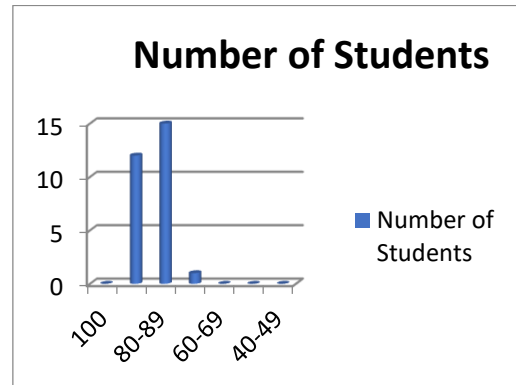

TARANATH SHIKSHANA SAMSTHE
LAXMI VENKATESH DESAI COLLEGE, RAICHUR-584103.

(Affiliated to Raichur University, Raichur. Re-Accredited by NAAC with "B" Grade)
Ph : (08532)-240286, 240707, Fax : +918532 240707, E-mail : lvdrcr@gmail.com Website : www.lvdcollege.com

DEPARTMENT OF HINDI

Result Analysis for the Academic Year 2019-20 BSC

Total Students	Total Number of Students Appeared	Total Number of Students Passed	Total Number of Students Failed	Pass Percentage
28	28	100	-	100

Total Number of Students Passed	Distinction	First Class	Second Class	Students Failed
28	28	-	-	-

Top 10 Scorers

Sl. No.	Name of the Student	Register Number	Maximum Marks	Marks Obtained	Percentage
01.	Humera anjum	1953441	100	95	95
02.	K chaitanya	1953373	100	94	94
03.	Sofi parvez	1953396	100	94	94
04.	Sneha	1953415	100	94	94
05.	Sushma	1953423	100	94	94
06.	Eden Deborah	1953388	100	91	91
07.	Samreen Sultan	1953400	100	91	91
08.	Sumedha	1953430	100	91	91
09.	Shireen	1953231	100	90	90
10.	Ritu	1953274	100	90	90

Subject Wise Result Analysis for the Academic Year 2019-20 BSC

Total Students	Total Number of Students Appeared	Percentage of Students Appeared	Number of Students Passed	Percentage of Number of Students Passed	Percentage of Students failed
28	28	100	28	100	-

Graph

Range of Marks	Number of Students
100	00
90-99	12
80-89	15
70-79	01
60-69	00
50-59	00
40-49	00