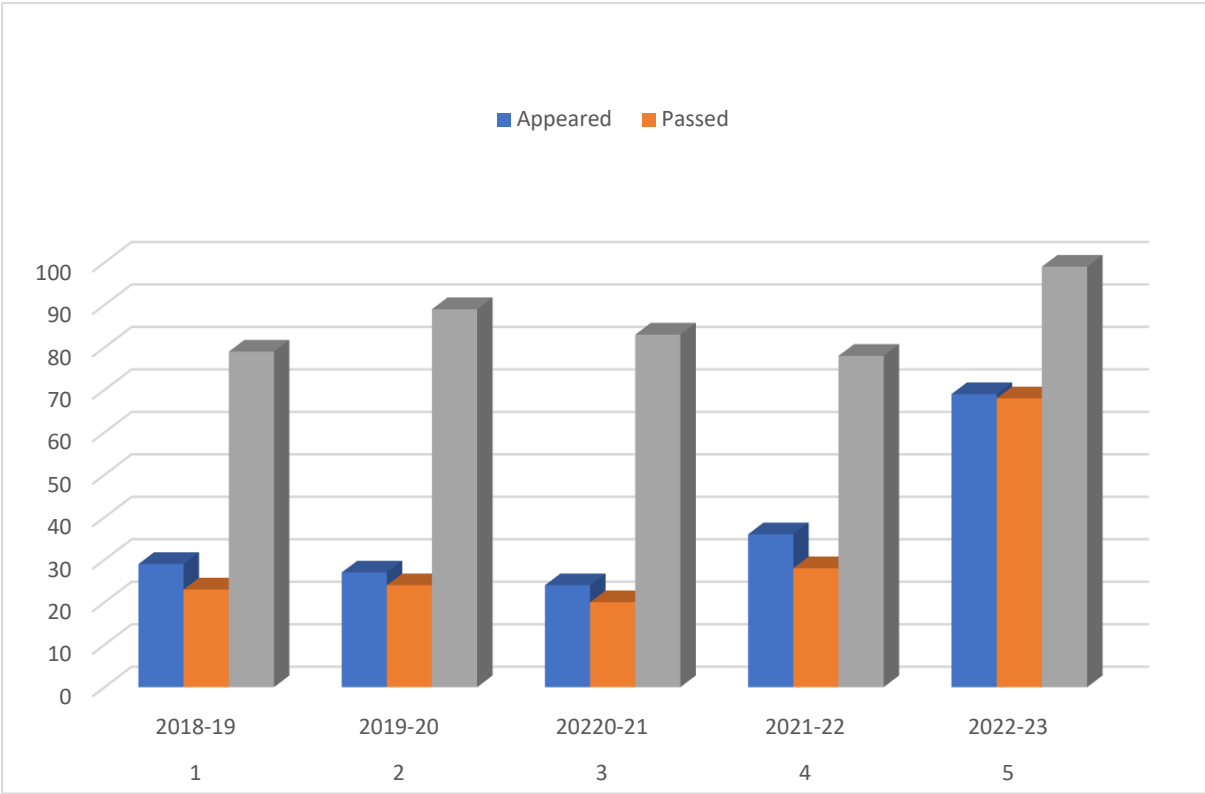

ACADEMIC PERFORMANCE OF THE STUDENTS

2018-19 TO 2022-23 (FINAL EXAM)

Sl.No	Year	Appeared	Passed	Percentage
1	2018-19	29	23	79
2	2019-20	27	24	89
3	20220-21	24	20	83
4	2021-22	36	28	78
5	2022-23	69	68	99

ACADEMICS PERFORMANCE OF THE STUDENTS