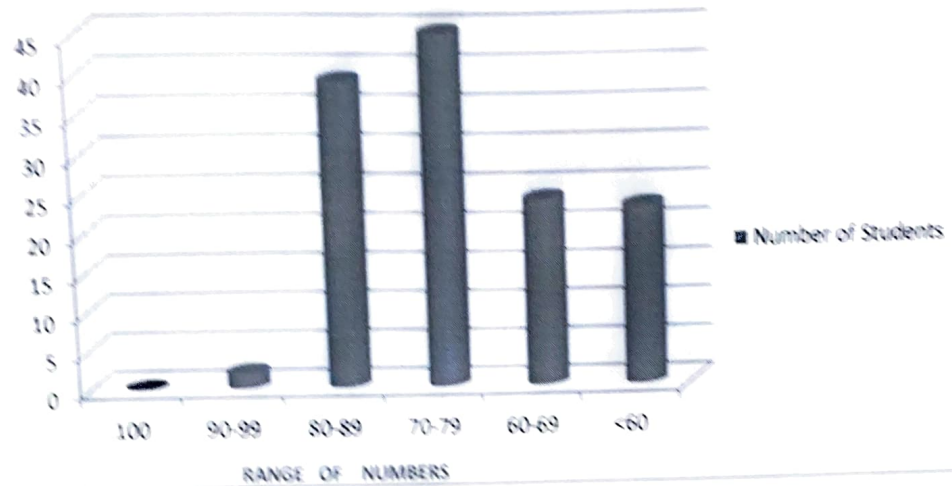

N
U
M
B
E
R
O
F
S
T
U
D
E
N
T
S

Number of Students

Principal
PRINCIPAL
L.V.D. College, RAICHUR-03.

[Signature]
Head of the Physics Department
L.V.D. College,
RAICHUR-584101

Taranath Shikshana Samsthe

LAXMI VENKATESH DESAI COLLEGE

RAICHUR-584103.

(Affiliated to Raichur University, Raichur. Re-Accredited by NAAC with "B" Grade)

Ph:(08532)-240286, 240707, Fax:+918532 240707, e-mail: lvdrcr@gmail.com

Website:www.lvdcollege.com

DEPARTMENT OF PHYSICS

Result Analysis for the Academic Year 2019-20

Total Students	Total Number of Students Appeared	Total Number of Students Passed	Total Number of Students Failed	Pass Percentage
165	165	163	3	98.181%

Total Number of Students Passed	Distinction	First Class	Second Class	Students Failed
163	87	34	39	3

Range of Marks	Number of Students
100	0
90-99	1
80-89	33
70-79	53
60-69	34
<60	39

Top 10 Scorers

Sl.No.	Name of the Student	Register Number	Maximum Marks	Marks Obtained	Percentage
01.	Nandini	1871757	300	278	92.67
02.	Megha	1871781	300	271	90.33
03.	Deepika	1871768	300	268	89.33
04.	Shilpa	1871711	300	267	89
05.	Manasa	1871772	300	265	88.33
06.	Susan Satish	1871634	300	264	88
07.	Priyanka	1871762	300	261	87
08.	Aishwarya	1871575	300	260	86.67
09.	Neha	1871938	300	260	86.67
10.	vidya	1871653	300	259	86.33