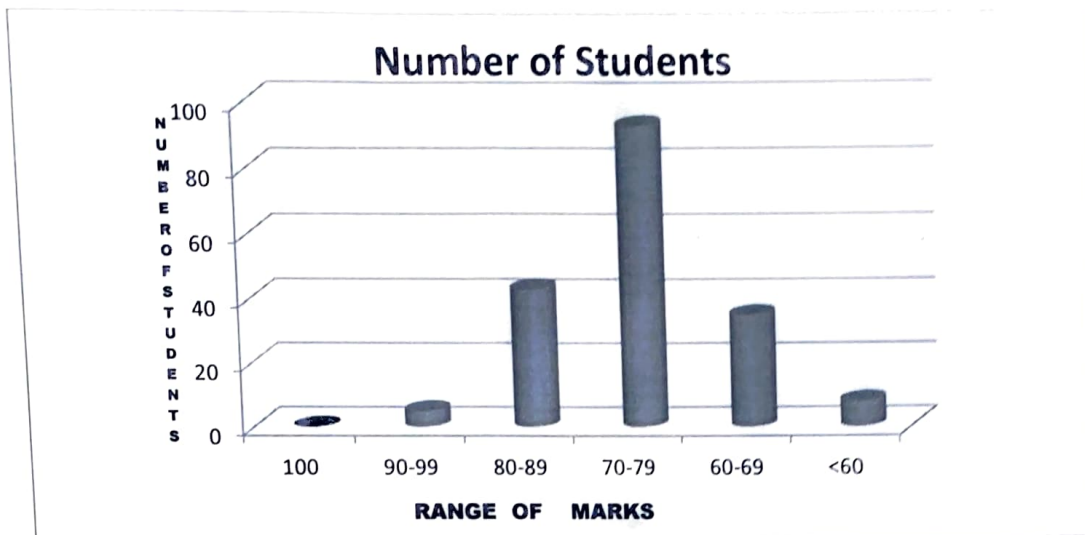

Taranath Shikshana Samsthe

LAXMI VENKATESH DESAI COLLEGE

RAICHUR-584103.

(Affiliated to Raichur University, Raichur. Re-Accredited by NAAC with "B" Grade)

Ph:(08532)-240286, 240707, Fax:+918532 240707, e-mail: lvdrcr@gmail.com

Website:www.lvdcollege.com

DEPARTMENT OF PHYSICS

Result Analysis for the Academic Year 2022-23

Total Students	Total Number of Students Appeared	Total Number of Students Passed	Total Number of Students Failed	Pass Percentage
175	175	174	1	99.42

Total Number of Students Passed	Distinction	First Class	Second Class	Students Failed
175	95	76	04	1

Range of Marks	Number of Students
100	0
90-99	5
80-89	43
70-79	93
60-69	35
<60	8

Top 10 Scorers

Sl.No.	Name of the Student	Register Number	Maximum Marks	Marks Obtained	Percentage
01.	Supriya	S2184124	150	142	94.66
02.	Nalwar Shruthi	S2184325	150	142	94.66
03.	N Niveditha	S2184154	150	140	93.33
04.	Samruddhi	S2184202	150	137	91.33
05.	Tejashwini	S2184155	150	136	90.66
06.	Shree Vaishnavi	S2184194	150	135	90
07.	Pradeep Pradhani	S2184200	150	135	90
08.	Eresh	S2184232	150	134	89.33
09.	Megha Nandini	S2184274	150	134	89.33
10.	Sharadha	S2184128	150	130	88.66

[Signature]
Head of the Physics Department
L.V.D. College
RAICHUR-584 101,

[Signature]
PRINCIPAL
L.V.D. College, RAICHUR-03.