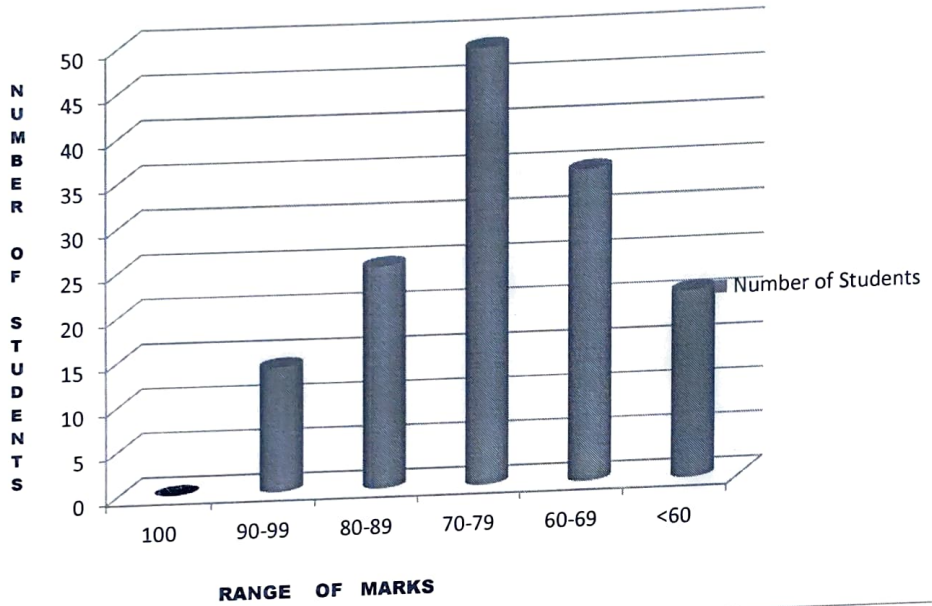

Taranath Shikshana Samsthe

LAXMI VENKATESH DESAI COLLEGE

RAICHUR-584103.

(Affiliated to Raichur University, Raichur. Re-Accredited by NAAC with "B" Grade)

Ph:(08532)-240286, 240707, Fax:+918532 240707, e-mail: lvdrcc@gmail.com

Website:www.lvdcollege.com

DEPARTMENT OF PHYSICS

Result Analysis for the Academic Year 2021-22

Total Students	Total Number of Students Appeared	Total Number of Students Passed	Total Number of Students Failed	Pass Percentage
97	97	95	02	98.49

Total Number of Students Passed	Distinction	First Class	Second Class	Students Failed
95	36	48	11	2

Range of Marks	Number of Students
100	0
90-99	14
80-89	25
70-79	49
60-69	35
<60	21

Top 10 Scorers

Sl.No.	Name of the Student	Register Number	Maximum Marks	Marks Obtained	Percentage
01.	SAHANA	S2068823	150	143	94.33
02.	ABHISHEK	S2068859	150	142	93.33
03.	VAISHNAVI	S2068755	150	141	92.33
04.	SHASHIKALA	S2068868	150	141	92.33
05.	KUSUMANJALI	S2068895	150	140	91.33
06.	YELLAMMA	S2068998	150	141	92.33
07.	OPHELIA	S2068686	150	137	91.31
08.	TAARAKALA	S2068738	150	138	91.33
09.	INDIRA	S2068747	150	138	91.33
10.	RAVEENDRA	S2068709	150	137	90.33

Number of Students

[Signature]
Head of the Physics Department
L.V.D. College,
RAICHUR-584 101.

[Signature]
PRINCIPAL
L.V.D. College, RAICHUR-03.