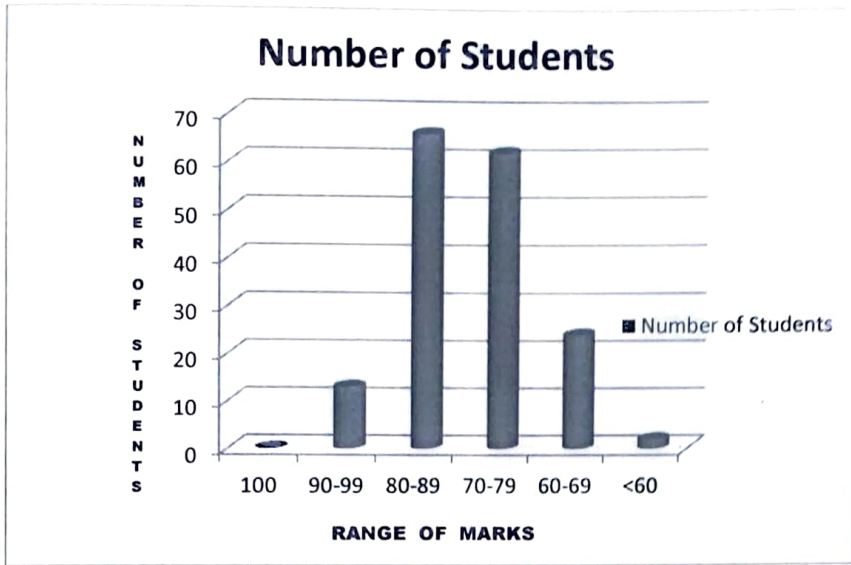

Principals
PRINCIPAL
L.V.D. College, RAICHUR-03.

h
Head of the Physics Department
L.V.D. College,
RAICHUR-584 101,

Taranath Shikshana Samsthe

LAXMI VENKATESH DESAI COLLEGE

RAICHUR-584103.

(Affiliated to Raichur University, Raichur. Re-Accredited by NAAC with "B" Grade)

Ph:(08532)-240286, 240707, Fax:+918532 240707, e-mail: lvdrcc@gmail.com

Website:www.lvdcollege.com

DEPARTMENT OF PHYSICS

Result Analysis for the Academic Year 2021-22

Total Students	Total Number of Students Appeared	Total Number of Students Passed	Total Number of Students Failed	Pass Percentage
97	97	95	02	98.49

Total Number of Students Passed	Distinction	First Class	Second Class	Students Failed
95	36	48	11	2

Range of Marks	Number of Students
100	0
90-99	14
80-89	25
70-79	49
60-69	35
<60	21

Top 10 Scorers

Sl.No.	Name of the Student	Register Number	Maximum Marks	Marks Obtained	Percentage
01.	SAHANA	S2068823	150	143	94.33
02.	ABHISHEK	S2068859	150	142	93.33
03.	VAISHNAVI	S2068755	150	141	92.33
04.	SHASHIKALA	S2068868	150	141	92.33
05.	KUSUMANJALI	S2068895	150	140	91.33
06.	YELLAMMA	S2068998	150	141	92.33
07.	OPHELIA	S2068686	150	137	91.31
08.	TAARAKALA	S2068738	150	138	91.33
09.	INDIRA	S2068747	150	138	91.33
10.	RAVEENDRA	S2068709	150	137	90.33