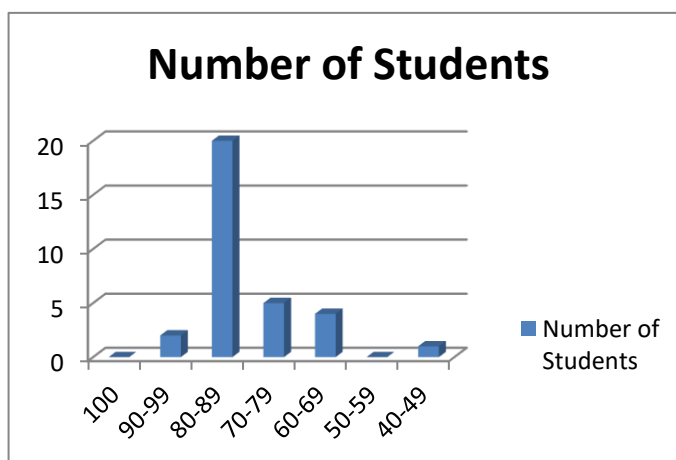

Subject Wise Result Analysis for the Academic Year 2021-2022

Total Students	Total Number of Students Appeared	Percentage of Students Appeared	Number of Students Passed	Percentage of Number of Students Passed	Percentage of Students failed
33	33	100%	32	99%	1%

Range of Marks	Number of Students
100	00
90-99	02
80-89	20
70-79	05
60-69	04
50-59	00
40-49	01

Graph