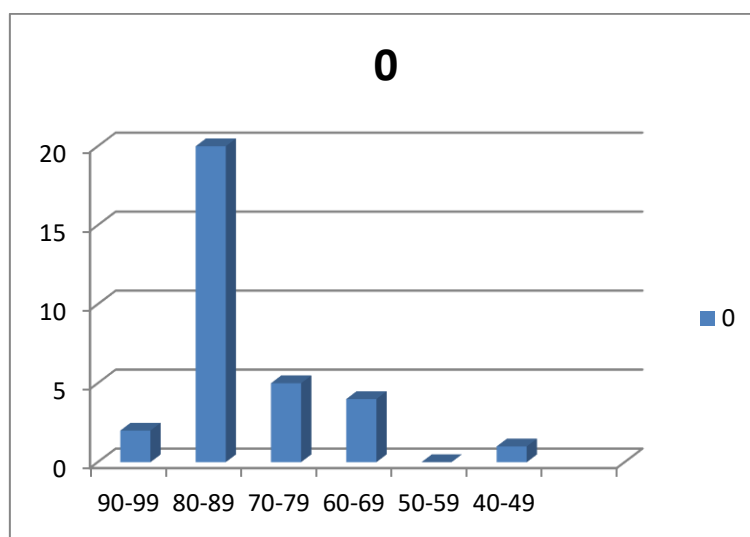

Subject Wise Result Analysis for the Academic Year 2018-19 (bsc4thsem)

Total Students	Total Number of Students Appeared	Percentage of Students Appeared	Number of Students Passed	Percentage of Number of Students Passed	Percentage of Students failed
330	330	100%	273	90.09	9.1%

Range of Marks	Number of Students
100	0
90-99	0
80-89	51
70-79	149
60-69	62
50-59	24
40-49	0

Graph