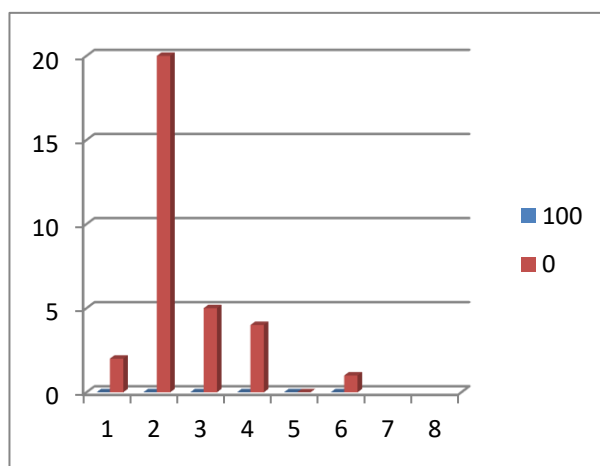

Subject Wise Result Analysis for the Academic Year 2019-20 (Bsc 4thsem)

Total Students	Total Number of Students Appeared	Percentage of Students Appeared	Number of Students Passed	Percentage of Number of Students Passed	Percentage of Students failed
377	377	100%	366	97.08%	02.2%

Range of Marks	Number of Students
100	0
90-99	122
80-89	63
70-79	59
60-69	12
50-59	05
40-49	0

Graph