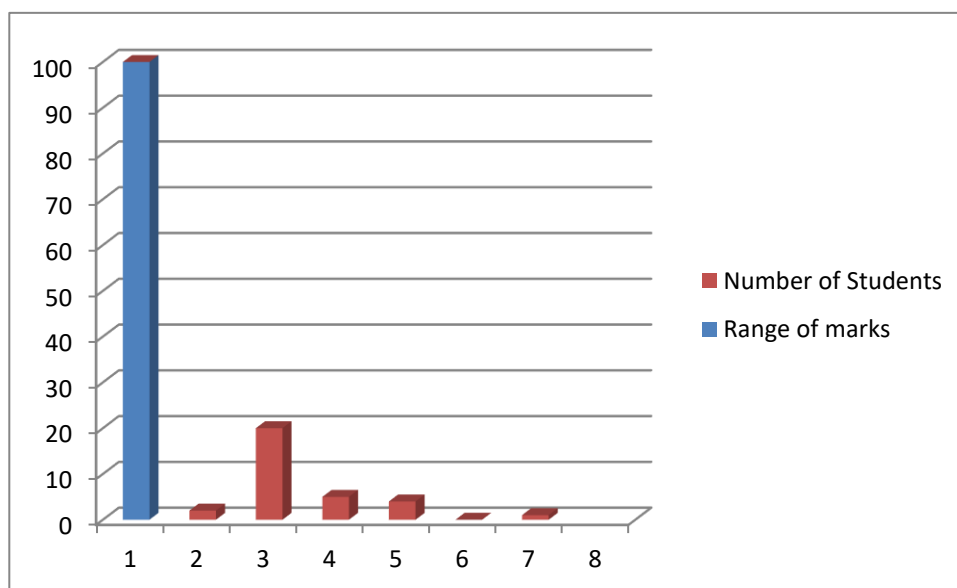

Subject Wise Result Analysis for the Academic Year 2020-2021

BCA. IV SEM Basic English

Total Students	Total Number of Students Appeared	Percentage of Students Appeared	Number of Students Passed	Percentage of Number of Students Passed	Percentage of Students failed
19	19	100%	17	98%	2%

Range of Marks	Number of Students
100	
90-99	04
80-89	10
70-79	03
60-69	
50-59	
40-49	

Graph