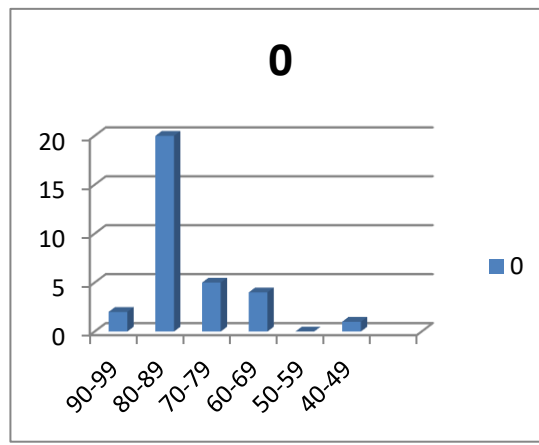

Subject Wise Result Analysis for the Academic Year 2019-20 (BA 4thsem)

Total Students	Total Number of Students Appeared	Percentage of Students Appeared	Number of Students Passed	Percentage of Number of Students Passed	Percentage of Students failed
14	14	100%	11	90%	10%

Range of Marks	Number of Students
100	0
90-99	0
80-89	0
70-79	04
60-69	07
50-59	0
40-49	0

Graph