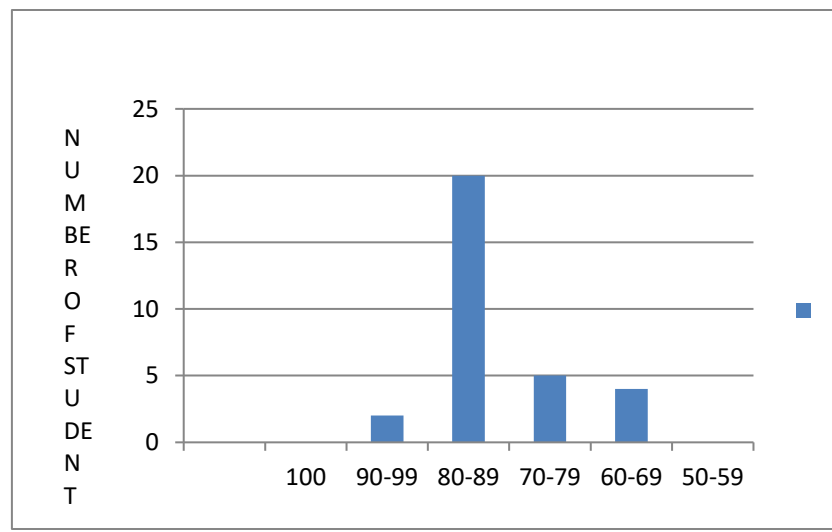

Subject Wise Result Analysis for the Academic Year 2021-22

BCA VI SEM (Basic)English

Total Students	Total Number of Students Appeared	Percentage of Students Appeared	Number of Students Passed	Percentage of Number of Students Passed	Percentage of Students failed
18	18	100%	18	100%	0%

Range of Marks	Number of Students
100	00
90-99	00
80-89	01
70-79	05
60-69	05
50-59	06
40-49	01

Graph