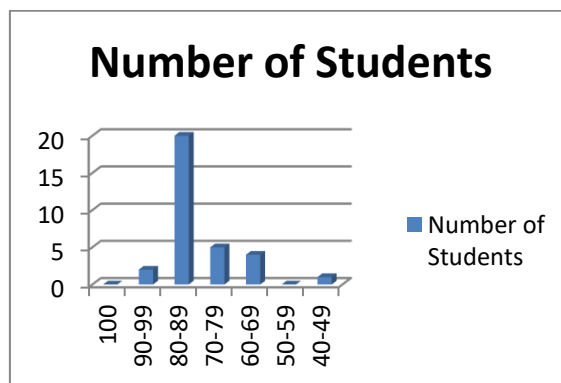

Subject Wise Result Analysis for the Academic Year 2018-19 (BA4thsem)

Total Students	Total Number of Students Appeared	Percentage of Students Appeared	Number of Students Passed	Percentage of Number of Students Passed	Percentage of Students failed
12	12	100%	08	66%	44%

Range of Marks	Number of Students
100	0
90-99	0
80-89	0
70-79	01
60-69	01
50-59	06
40-49	0

Graph