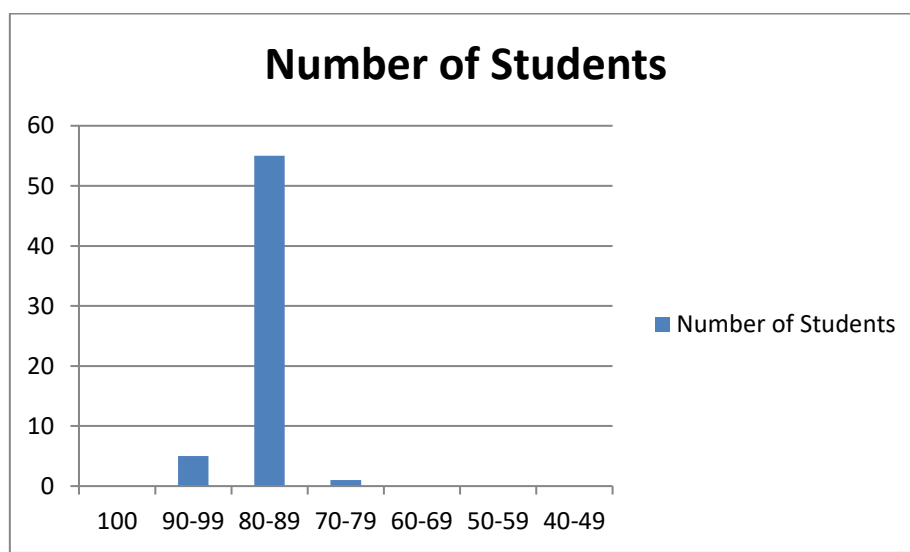

Subject Wise Result Analysis for the Academic Year 2020-21

Total Students	Total Number of Students Appeared	Percentage of Students Appeared	Number of Students Passed	Percentage of Number of Students Passed	Percentage of Students failed
107	107	100%	64	59%	44

Range of Marks	Number of Students
100	00
90-99	05
80-89	55
70-79	01
60-69	00
50-59	00
40-49	00

Graph