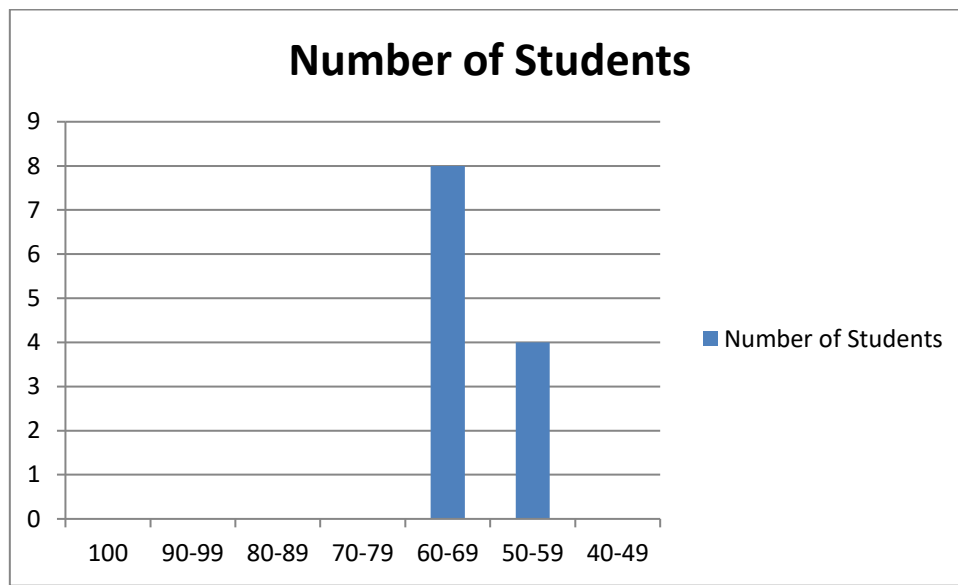

Subject Wise Result Analysis for the Academic Year 2020-2021

Total Students	Total Number of Students Appeared	Percentage of Students Appeared	Number of Students Passed	Percentage of Number of Students Passed	Percentage of Students failed
15	15	100%	14	99%	1%

Range of Marks	Number of Students
100	
90-99	
80-89	
70-79	
60-69	08
50-59	04
40-49	

Graph