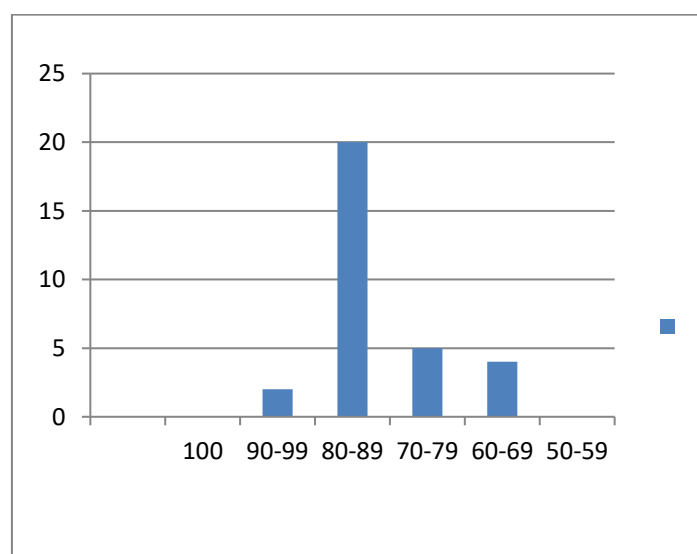

Subject Wise Result Analysis for the Academic Year 2022-23

B.A VI SEM (OPT)English

Total Students	Total Number of Students Appeared	Percentage of Students Appeared	Number of Students Passed	Percentage of Number of Students Passed	Percentage of Students failed
25	25	100%	25	100%	0

Range of Marks	Number of Students
100	00
90-99	00
80-89	18
70-79	05
60-69	02
50-59	00
40-49	00

Graph